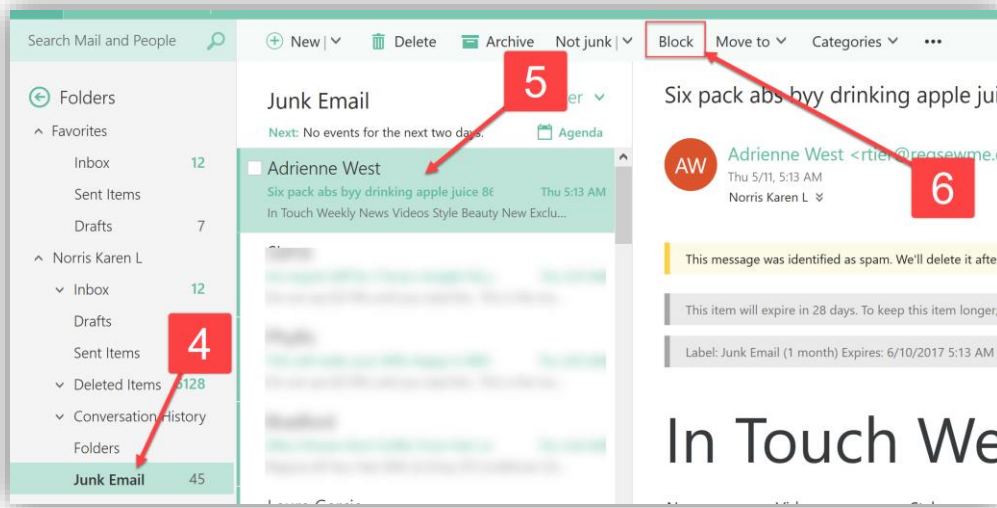

AGSD - Managing Junk Mail in Webmail

How to Block a Sender

Choose whether you would like to report the spam to Microsoft.

How to Edit your Allow/Block List