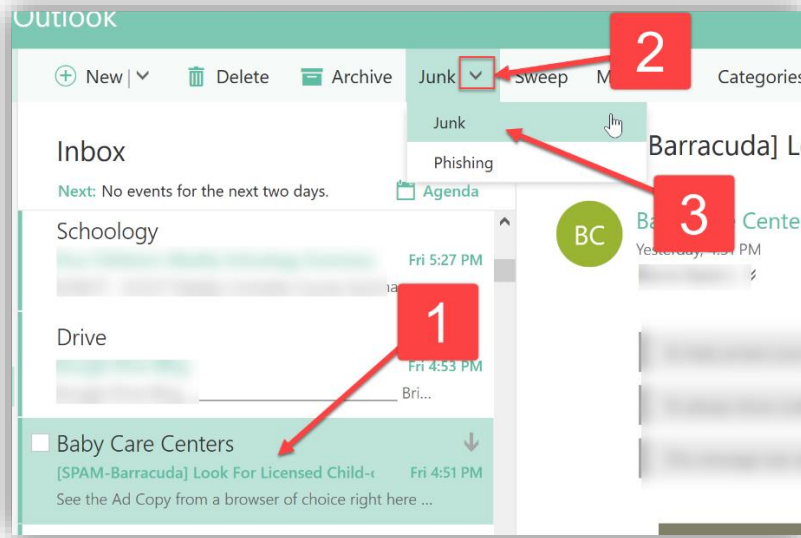

AGSD - Managing Junk Mail in Webmail

How to Block a Sender

Choose whether you would like to report the spam to Microsoft.

How to Edit your Allow/Block List